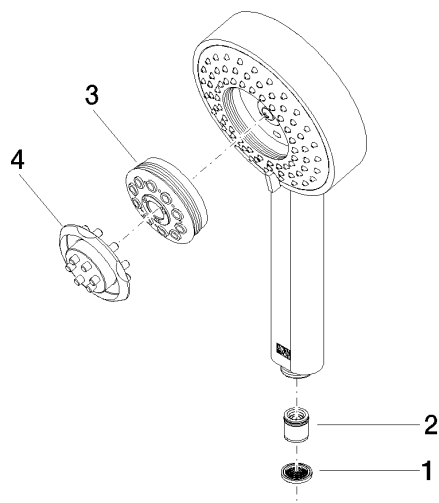

Hand shower - Chrome

IMO

28 012 979

- Four settings: COMPACT RAIN, COMPACT SOFT FLOW, COMPACT AQUAPRESSURE FLOW, COMPACT CASCADE, max. flow rate 15 l/min (at 3 bar)
- with anti-scale system
- spray head Ø 120mm
- 1/2" connection

Intrinsic protection against back flow.

Fits: IMO, LULU, MADISON, MEM, TARA, CL.1, LISSÉ, VAIA, META, CYO

	Chrome	28 012 979-00
	Chrome	28 012 979-00 0010
	Brushed Platinum	28 012 979-06
	Brushed Platinum	28 012 979-06 0010
	Platinum	28 012 979-08
	Platinum	28 012 979-08 0010
	Dark Chrome	28 012 979-19
	Dark Chrome	28 012 979-19 0010
	Light Gold	28 012 979-26
	Light Gold	28 012 979-26 0010
	Brushed Light Gold	28 012 979-27
	Brushed Light Gold	28 012 979-27 0010
	Brushed Durabrass (23kt Gold)	28 012 979-28
	Brushed Durabrass (23kt Gold)	28 012 979-28 0010
	Matte Black	28 012 979-33 0010
	Matte Black	28 012 979-33
	Brushed Bronze	28 012 979-42
	Brushed Bronze	28 012 979-42 0010
	Brushed Champagne (22kt Gold)	28 012 979-46
	Brushed Champagne (22kt Gold)	28 012 979-46 0010
	Champagne (22kt Gold)	28 012 979-47
	Champagne (22kt Gold)	28 012 979-47 0010
	Brushed Chrome	28 012 979-93
	Brushed Chrome	28 012 979-93 0010
	Brushed Dark Platinum	28 012 979-99 0010
	Brushed Dark Platinum	28 012 979-99

Hand shower - Chrome

IMO

28 012 979

28 012 979

mm [inches]

Flow rate chart

Certificates

LGA_29980.

28 012 979

Spare parts list

No.	Item Number	Name	Quantity used	Delivery time
1	09 23 01 039 90	sieve	1	2
2	09 23 01 046 90	back-flow preventer	1	2
3	04 12 11 071 00 90	shower	1	2
4	09 30 09 022 90	key	1	2