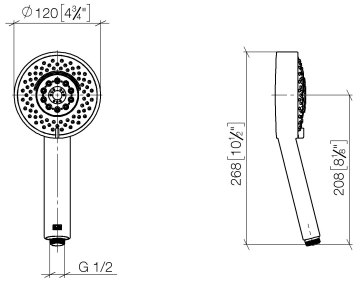

Hand shower - Chrome

IMO

28 012 979

- Four settings: COMPACT RAIN, COMPACT SOFT FLOW, COMPACT AQUAPRESSURE FLOW, COMPACT CASCADE, max. flow rate 15 l/min (at 3 bar)
- with anti-scale system
- spray head Ø 120mm
- 1/2" connection

Intrinsic protection against back flow.

Fits: IMO, LULU, MADISON, MEM, TARA, CL.1, LISSÉ, VAIA, META, CYO

	Chrome	28 012 979-00
	Chrome	28 012 979-00 0010
	Brushed Platinum	28 012 979-06
	Brushed Platinum	28 012 979-06 0010
	Platinum	28 012 979-08
	Platinum	28 012 979-08 0010
	Dark Chrome	28 012 979-19
	Dark Chrome	28 012 979-19 0010
	Light Gold	28 012 979-26
	Light Gold	28 012 979-26 0010
	Brushed Light Gold	28 012 979-27
	Brushed Light Gold	28 012 979-27 0010
	Brushed Durabrass (23kt Gold)	28 012 979-28
	Brushed Durabrass (23kt Gold)	28 012 979-28 0010
	Matte Black	28 012 979-33 0010
	Matte Black	28 012 979-33
	Brushed Bronze	28 012 979-42
	Brushed Bronze	28 012 979-42 0010
	Brushed Champagne (22kt Gold)	28 012 979-46
	Brushed Champagne (22kt Gold)	28 012 979-46 0010
	Champagne (22kt Gold)	28 012 979-47
	Champagne (22kt Gold)	28 012 979-47 0010
	Brushed Chrome	28 012 979-93
	Brushed Chrome	28 012 979-93 0010
	Brushed Dark Platinum	28 012 979-99 0010
	Brushed Dark Platinum	28 012 979-99

Hand shower - Chrome

IMO

28 012 979

28 012 979

mm [inches]

Flow rate chart

Certificates

LGA_29980.